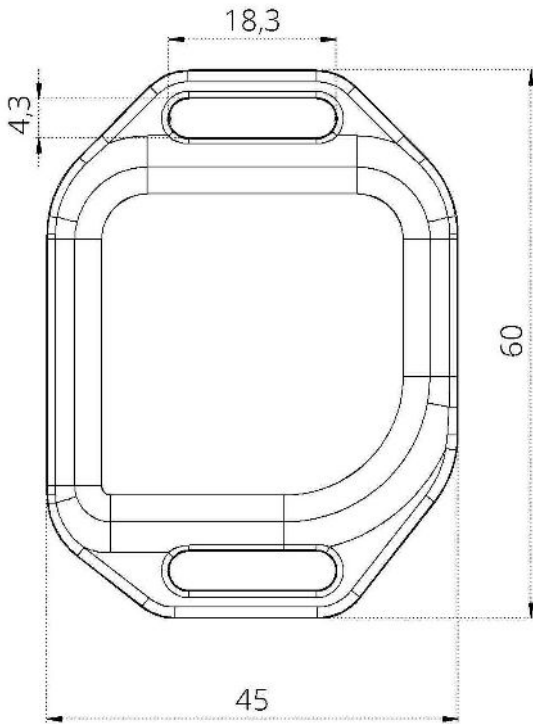

UWB Smart Tag Midi

Portable tracking device,
pinpoints the location of its
bearer with high (UWB)
or medium accuracy (BLE)

Key features

- Compatible with TDOA & TWR
- High accuracy up to 0.2m
- Long RTLS range 50m line-of-sight
- Bluetooth 5 standard
- UWB IEEE 802.15.4z standard
- Firmware upgradeable (OTA soon)
- Built-in accelerometer
- LED visual indicator
- Attachable form factor
- Ready for industrial areas
- 22+ months autonomy, depending on scenario
- Powered by replacable coin battery (1000mAh)
- Designed and manufactured in EU
- Each unit carefully tested
- 1 year warranty
- Dimensions 65 x 45 x 17.5mm
- Weight ~42g
- CE certified
- IP54 ready for industrial areas
- IP67 optional
- Oper. temp. -30°C ÷ 60°C
- Available in white and gray (other colours upon request)

Front view

Side view