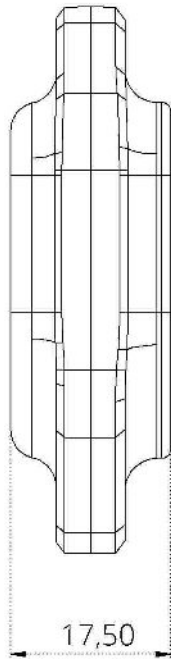

UWB Smart Tag Midi

Portable tracking device,
pinpoints the location of its
bearer with high (UWB)
or medium accuracy (BLE)

Key features

- Compatible with TDOA & TWR
- High accuracy up to 0.2m
- Long RTLS range 50m line-of-sight
- Bluetooth 5 standard
- UWB IEEE 802.15.4z standard
- Firmware upgradeable (OTA soon)
- Built-in accelerometer
- LED visual indicator
- Attachable form factor
- Ready for industrial areas
- 22+ months autonomy, depending on scenario
- Powered by replacable coin battery (1000mAh)
- Designed and manufactured in EU
- Each unit carefully tested
- 1 year warranty
- Dimensions 65 x 45 x 17.5mm
- Weight ~42g
- CE certified
- IP54 ready for industrial areas
- IP67 optional
- Oper. temp. -30°C ÷ 60°C
- Available in white and gray (other colours upon request)

Front view

Side view