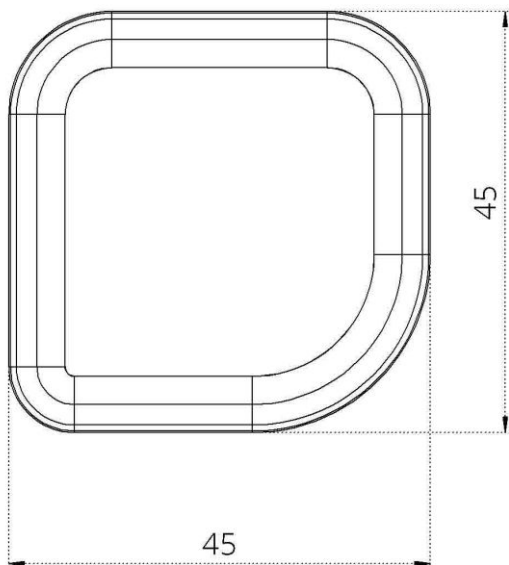

BLE Smart Tag Mini

Small & portable device
which pinpoints the
location of its bearer

Key features

- Compatible with Ubudu BLE V1 (uplink) & V2 (downlink) setups
- Firmware upgradeable
- Built-in accelerometer
- LED visual indicator
- Attachable form factor
- 23+ months autonomy, depending on scenario
- Wearable form factor
- Powered by replacable coin battery (1000mAh)
- Designed & manufactured in EU
- Each unit carefully tested
- 1 year warranty
- Dimensions 45 x 45 x 17.5mm
- Weight ~42g
- CE certified
- IP54 ready for industrial areas
- IP67 optional
- Oper. temp. -30°C ÷ 60°C
- Available in white and gray (other colours upon request)

Front view

Side view