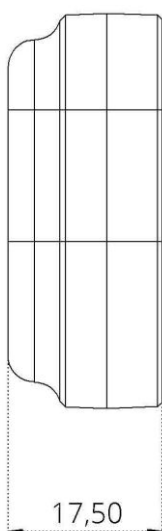

BLE Smart Tag Mini

Small & portable device
which pinpoints the
location of its bearer

Key features

- Compatible with Ubudu BLE V1 (uplink) & V2 (downlink) setups
- Firmware upgradeable
- Built-in accelerometer
- LED visual indicator
- Attachable form factor
- 23+ months autonomy, depending on scenario
- Wearable form factor
- Powered by replacable coin battery (1000mAh)
- Designed & manufactured in EU
- Each unit carefully tested
- 1 year warranty
- Dimensions 45 x 45 x 17.5mm
- Weight ~42g
- CE certified
- IP54 ready for industrial areas
- IP67 optional
- Oper. temp. -30°C ÷ 60°C
- Available in white and gray (other colours upon request)

Front view

Side view